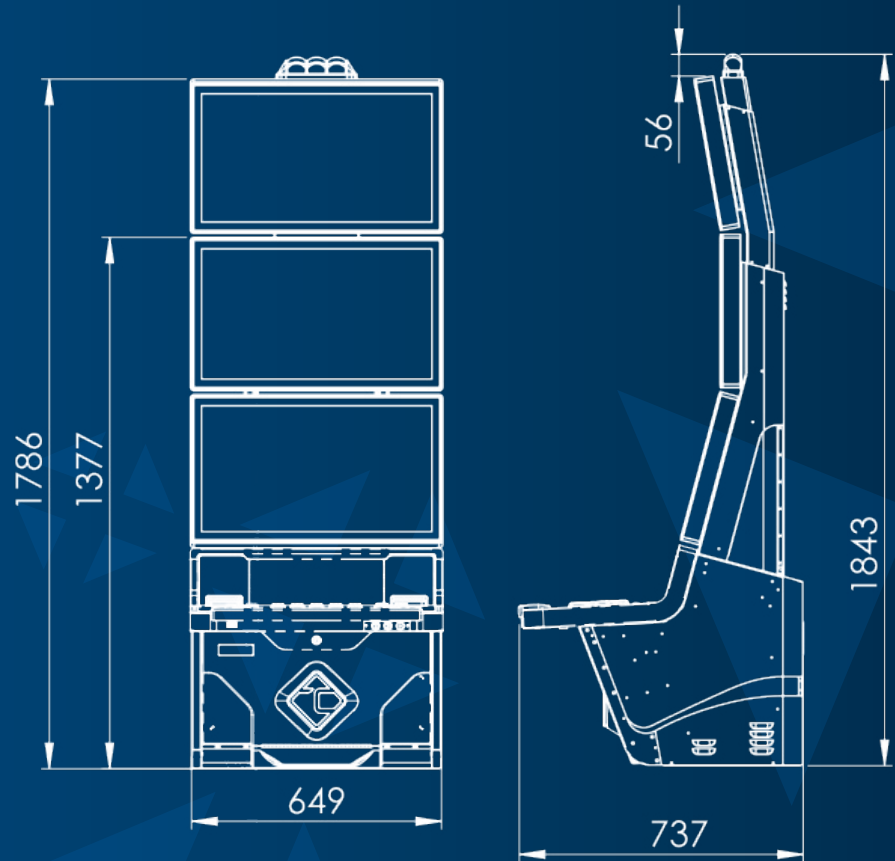

sales@ctgaming.com
ctgaming.com

FEATURES

- ▶ Two 27" UHD monitors
- ▶ Classic button deck or button panel with built-in i-deck
- ▶ Play deck with gloss finish
- ▶ Enlarged CMS panel
- ▶ Excellent sound
- ▶ Bill validator with stacker
- ▶ USB Phone Charger
- ▶ Improved reliability
- ▶ Optional stand and accessories
- ▶ Optional 27" video topper
- ▶ Optional ticket printer

CONFIGURATION :

Topper with top lamp	1843 mm
Topper no top lamp	1786 mm
No toper with top lamp	1433 mm
No topper no top lamp	1377 mm
Recomended Slot base hight	400 mm
Recomended minimum slot base width	720 mm

FEATURES

- ▶ Three 32" UHD monitors
- ▶ Classic button deck or button panel with built-in i-deck
- ▶ Play deck with gloss finish
- ▶ Enlarged CMS panel
- ▶ Excellent sound
- ▶ Bill validator with stacker
- ▶ Improved reliability
- ▶ USB Phone Charger
- ▶ Premium slot stand
- ▶ Optional ticket printer

sales@ctgaming.com
ctgaming.com

CONFIGURATION :

Topper with
top lamp 2425 mm

Slot base hight 400 mm

Slot base width 720 mm