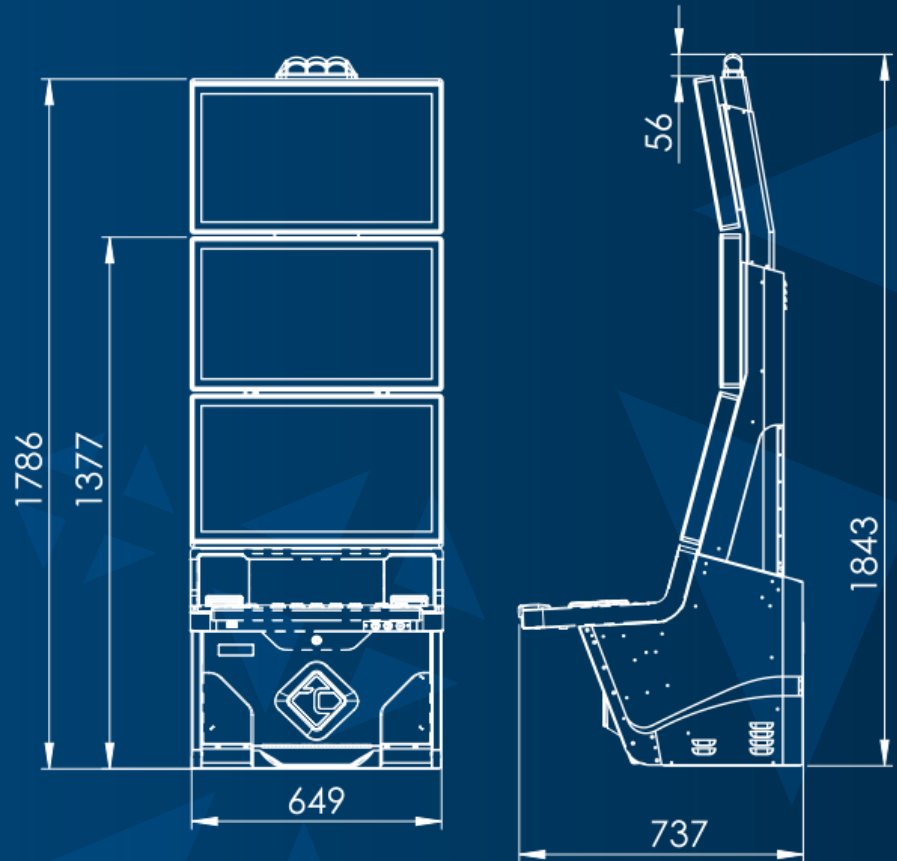

FEATURES

- ▶ Two 27" or 32" UHD monitors
- ▶ Button panel with built-in i-deck
- ▶ Play deck with gloss finish
- ▶ Enlarged CMS panel
- ▶ Excellent sound
- ▶ Cash register for 1000 banknotes
- ▶ Printer with extension for 600 tickets
- ▶ USB Phone Charger
- ▶ Optional stand and accessories
- ▶ Optional 27" or 32" video topper
- ▶ Improved reliability

CMS Panel

Bill Acceptor

Printer

13" iDeck

Armrest

USB Phone Charger

CONFIGURATION :

Topper with top lamp	1843 mm
Topper no top lamp	1786 mm
No topper with top lamp	1433 mm
No topper no top lamp	1377 mm
Recomended Slot base hight	400 mm
Recomended minimum slot base width	720 mm