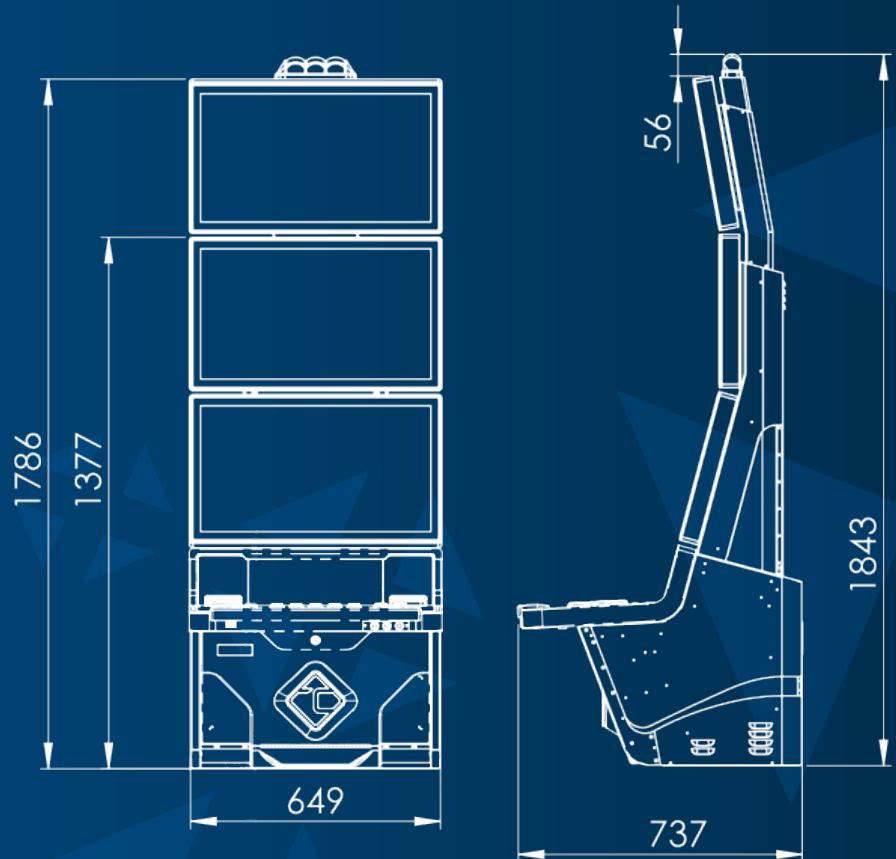

FEATURES

- ▶ Two 27" UHD monitors
- ▶ Classic button deck or button panel with built-in i-deck
- ▶ Play deck with gloss finish
- ▶ Enlarged CMS panel
- ▶ Excellent sound
- ▶ Bill validator with stacker
- ▶ USB Phone Charger
- ▶ Improved reliability
- ▶ Optional stand and accessories
- ▶ Optional 27" video topper
- ▶ Optional ticket printer

CONFIGURATION :

Topper with top lamp	1843 mm
Topper no top lamp	1786 mm
No topper with top lamp	1433 mm
No topper no top lamp	1377 mm
Recomended Slot base height	400 mm
Recomended minimum slot base width	720 mm

FEATURES

- ▶ Three 32" UHD monitors
- ▶ Classic button deck or button panel with built-in i-deck
- ▶ Play deck with gloss finish
- ▶ Enlarged CMS panel
- ▶ Excellent sound
- ▶ Bill validator with stacker
- ▶ Improved reliability
- ▶ USB Phone Charger
- ▶ Premium slot stand
- ▶ Optional ticket printer

sales@ctgaming.com
ctgaming.com

CONFIGURATION :

Topper with
top lamp 2425 mm

Slot base height 400 mm

Slot base width 720 mm